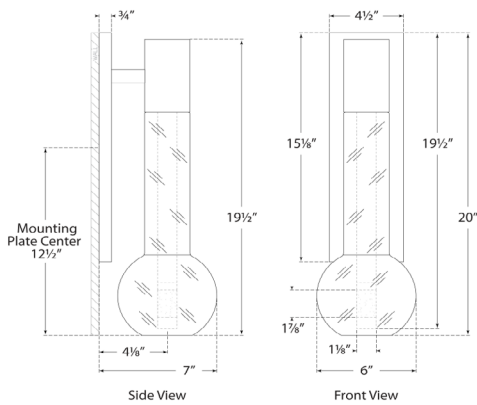

Nye Small Bracketed Sconce

KW2130BZ

Materials Shown

Bronze with Clear Glass

Available in

**Antique-Burnished Brass
Bronze**

Antique Nickel

Polished Nickel

Dimensions

O/A Height: 19.5"

Width: 6"

Extension: 7"

**Backplate: 4.25" x 15.25"
Rectangle**

Socket

Dedicated LED

Wattage

9w (750lm)

Weight

7lbs