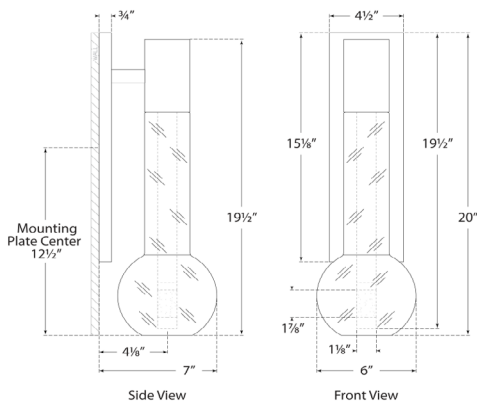

Nye Small Bracketed Sconce

KW2130AB

Materials Shown

**Antique-Burnished Brass with
Clear Glass**

Available in

**Antique-Burnished Brass
Bronze**

**Antique Nickel
Polished Nickel**

Dimensions

O/A Height: 19.5"

Width: 6"

Extension: 7"

Backplate: 4.25" x 15.25"

Rectangle

Socket

Dedicated LED

Wattage

9w (750lm)

Weight

7lbs