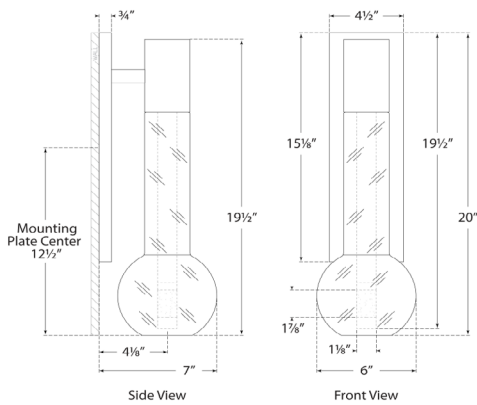

Nye Small Bracketed Sconce

KW2130AN

Materials Shown

Antique Nickel with Clear Glass

Available in

Antique-Burnished Brass

Bronze

Antique Nickel

Polished Nickel

Dimensions

O/A Height: 19.5"

Width: 6"

Extension: 7"

Backplate: 4.25" x 15.25"

Rectangle

Socket

Dedicated LED

Wattage

9w (750lm)

Weight

7lbs