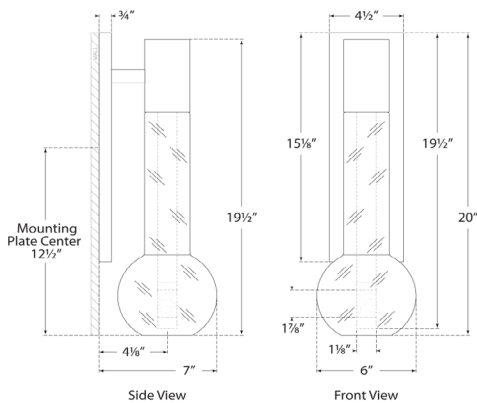

Nye Small Bracketed Sconce

KW2130PN

Materials Shown

Polished Nickel with Clear Glass

Available in

Antique-Burnished Brass

Bronze

Antique Nickel

Polished Nickel

Dimensions

O/A Height: 19.5"

Width: 6"

Extension: 7"

Backplate: 4.25" x 15.25"

Rectangle

Socket

Dedicated LED

Wattage

9w (750lm)

Weight

7lbs